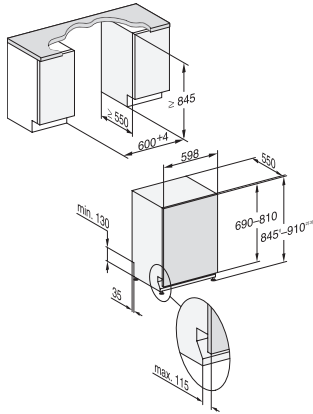

G7000, fully integrated dishwasher, XXL, 60cm
(installation drawing)